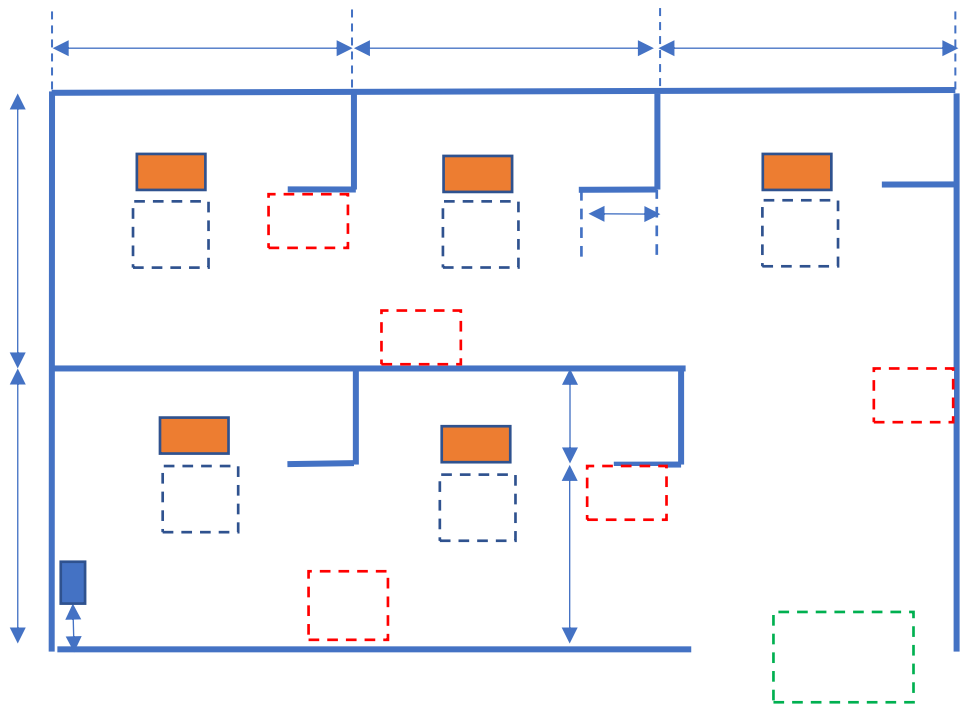

---

Legend for the floor plan symbols:

- Dashed blue rectangle
- Dashed red rectangle
- Solid blue rectangle
- Solid orange rectangle
- Solid black rectangle

--	--